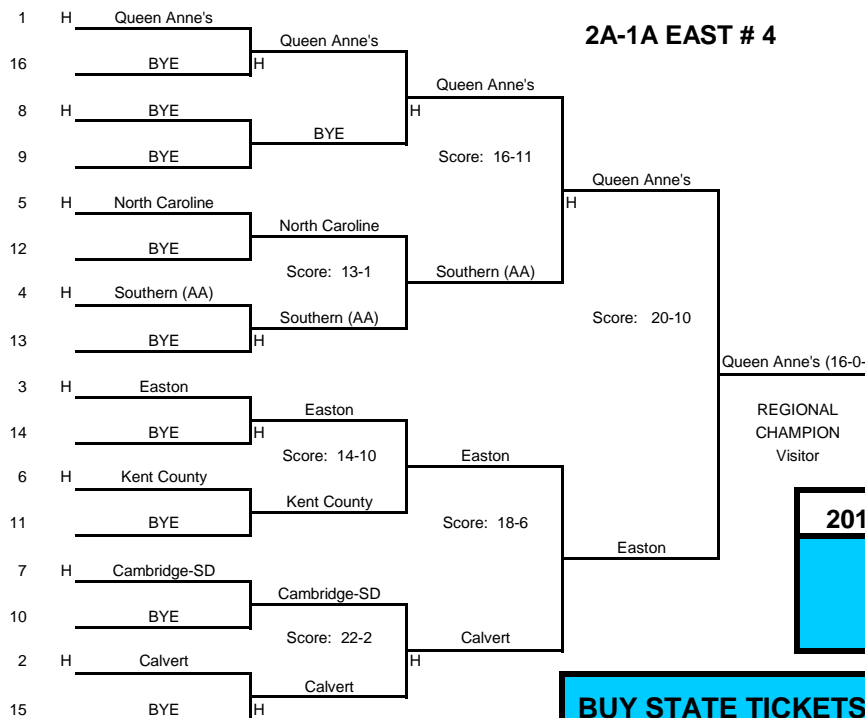

2A-1A WEST # 1

2A-1A SOUTH # 2

2A-1A EAST # 4

2A-1A NORTH # 3

STATE CHAMPS!
Winters Mill (15-3)
Score: 13-2

State Semifinals - May 21, Bel Air HS 10:00 AM

VS
State Finalist
Loch Raven (10-6)

STATE FINALS
UMBC Stadium

May 25, 2011

4:00 PM

2011 STATE TOURNAMENT
2A-1A Girls Lacrosse

BUY STATE TICKETS Online @ <https://mpssaa.ticketleap.com>