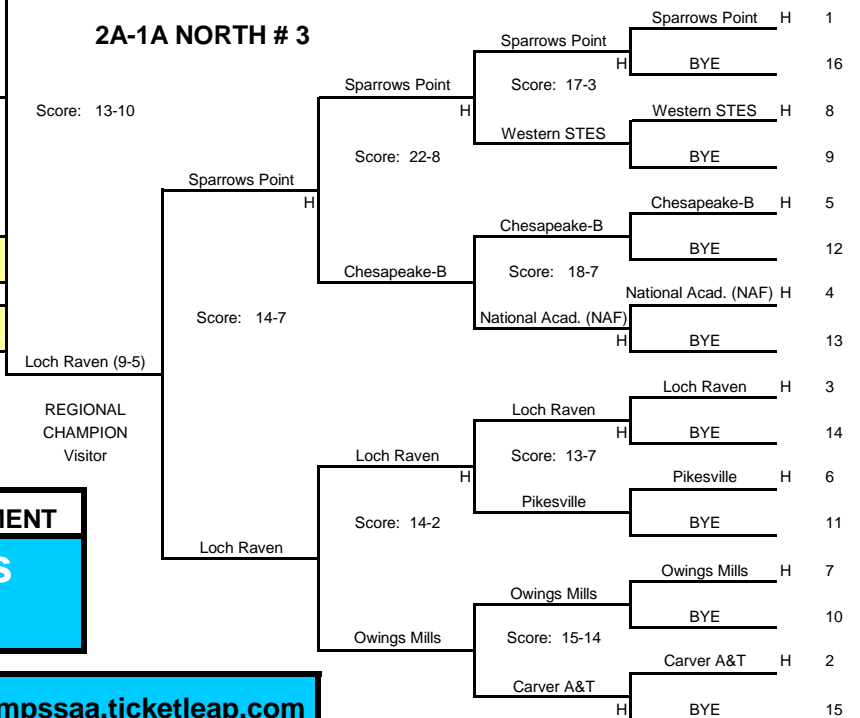

2A-1A WEST # 1

2A-1A SOUTH # 2

2A-1A EAST # 4

2A-1A NORTH # 3

STATE CHAMPS!
Winters Mill (15-3)
Score: 13-2

State Semifinals - May 21, Bel Air HS 10:00 AM

VS
State Finalist
Loch Raven (10-6)

STATE FINALS
UMBC Stadium

May 25, 2011

4:00 PM

2011 STATE TOURNAMENT
2A-1A Girls Lacrosse

BUY STATE TICKETS Online @ <https://mpssaa.ticketleap.com>