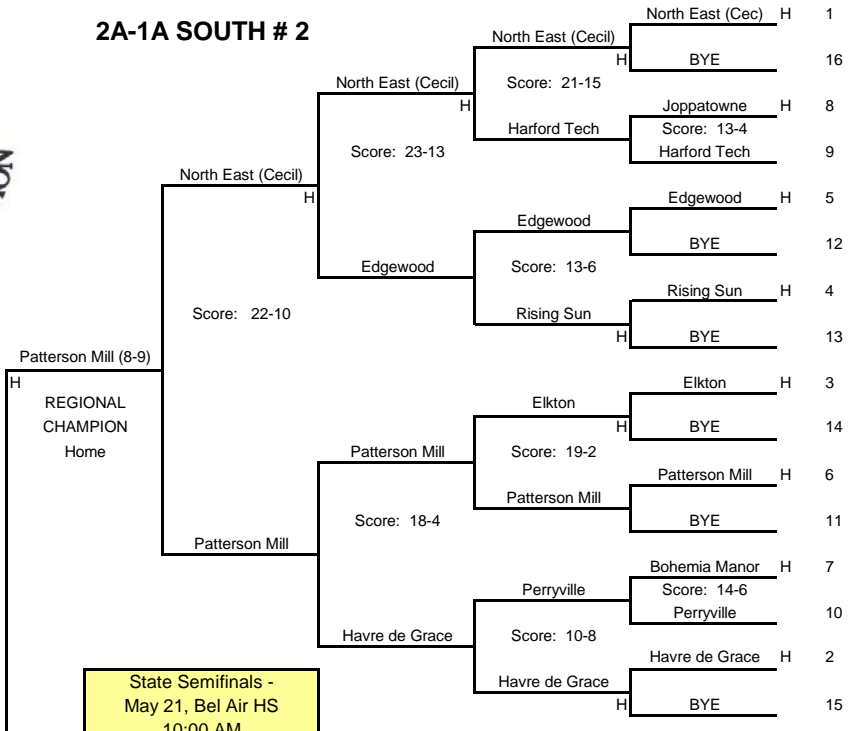

2A-1A WEST # 1

2A-1A SOUTH # 2

2A-1A EAST # 4

2A-1A NORTH # 3

STATE CHAMPS!
Winters Mill (15-3)
Score: 13-2

State Semifinals - May 21, Bel Air HS 10:00 AM

VS
State Finalist
Loch Raven (10-6)

STATE FINALS
UMBC Stadium

May 25, 2011

4:00 PM

2011 STATE TOURNAMENT
2A-1A Girls Lacrosse

BUY STATE TICKETS Online @ <https://mpssaa.ticketleap.com>