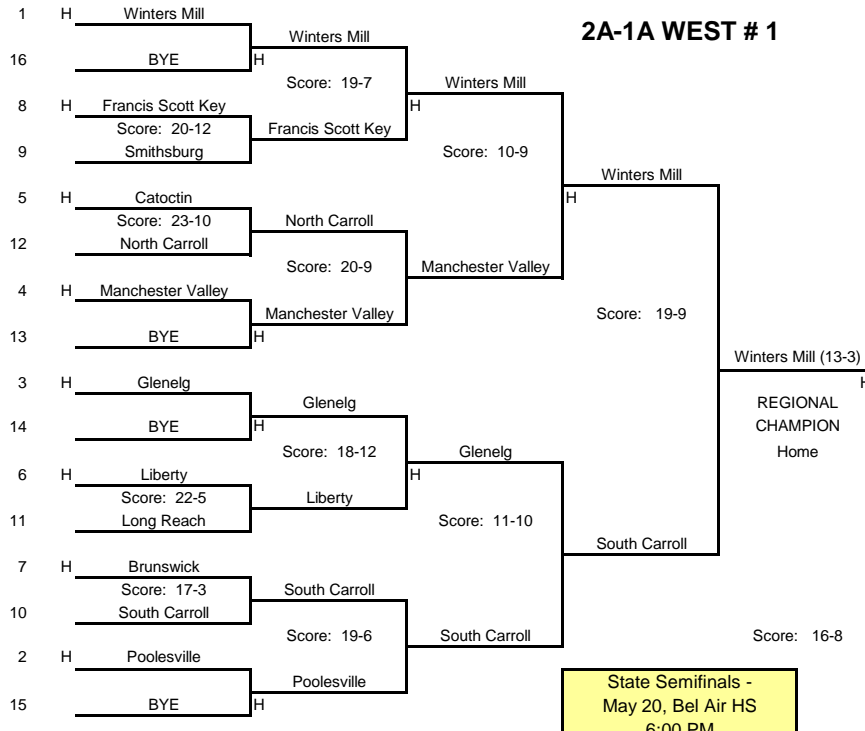

2A-1A WEST # 1

2A-1A SOUTH # 2

2A-1A EAST # 4

2A-1A NORTH # 3

STATE CHAMPS!
Winters Mill (15-3)
Score: 13-2

State Semifinals - May 21, Bel Air HS 10:00 AM

VS
State Finalist
Loch Raven (10-6)

STATE FINALS
UMBC Stadium

May 25, 2011

4:00 PM

2011 STATE TOURNAMENT
2A-1A Girls Lacrosse

BUY STATE TICKETS Online @ <https://mpssaa.ticketleap.com>